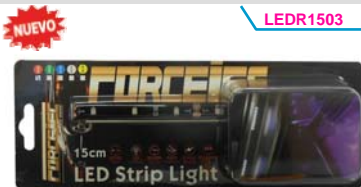

CINTA LUZ LED BLANCO 50 CM (8MM DE ANCHO) LUZ LATERAL

LEDR1503